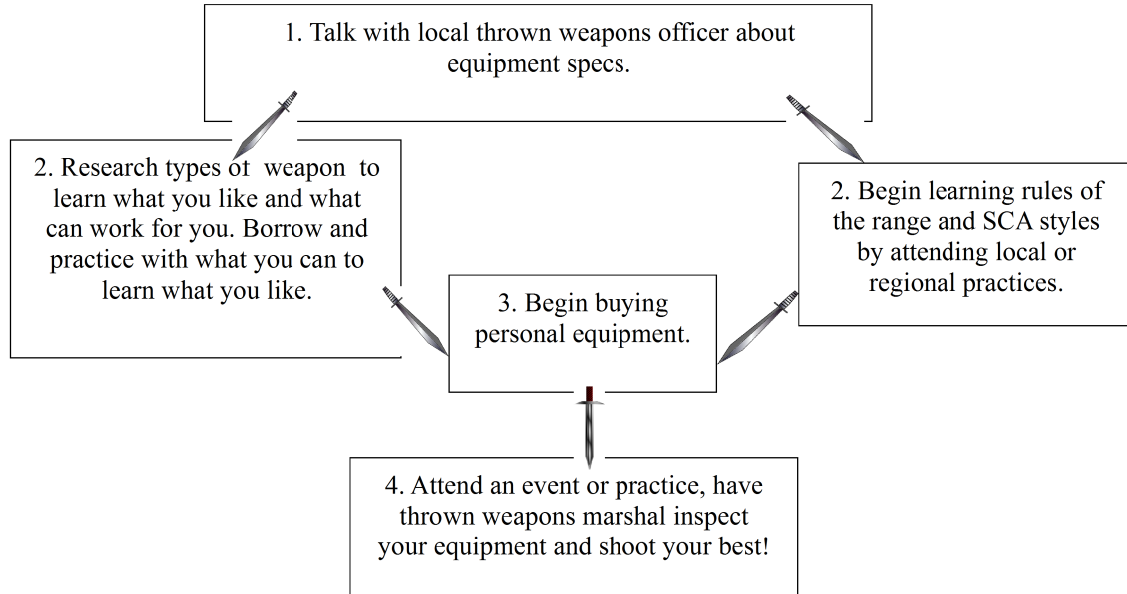

Thrown Weapons

Resources	Needs
Time to get set up	Immediate-6 mos
Start up funds	$--->$$
SCA officers and requirements	personal equipment

Steps to Take

See Earl Marshal website for policy about equipment specs:

<http://www.aethelmearc.org/earl_marshall/>

Equipment needs: thrown weapons

Local Recommendations for suppliers:

$: 20-75

$$: 75-120

$$$: 120-200

$$$$: 200+

All information here is provided to give a general frame of reference, and not literal.

Office of Chatelain of the
Kingdom of Aethelmearc
<http://chatelain.aethelmearc.org>